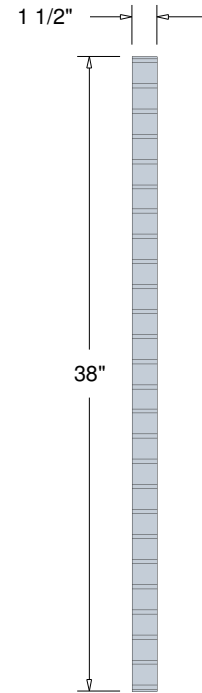

38" FIBERGLASS MESH GRATE

ISOMETRIC VIEW

SIDE VIEW

TOP VIEW

END VIEW

MATERIAL	FIBERGLASS
COATING	ANTI-SLIP COATING (SMOOTH OPTIONAL)
LOCKING	NONE
LOAD RATING	DIN CLASS A
ADA / HEEL GUARD	NO

STANDARD TOLERANCES
 0 = +/-0.25
 0.0 = +/-0.25
 0.00 = +/- 0.13