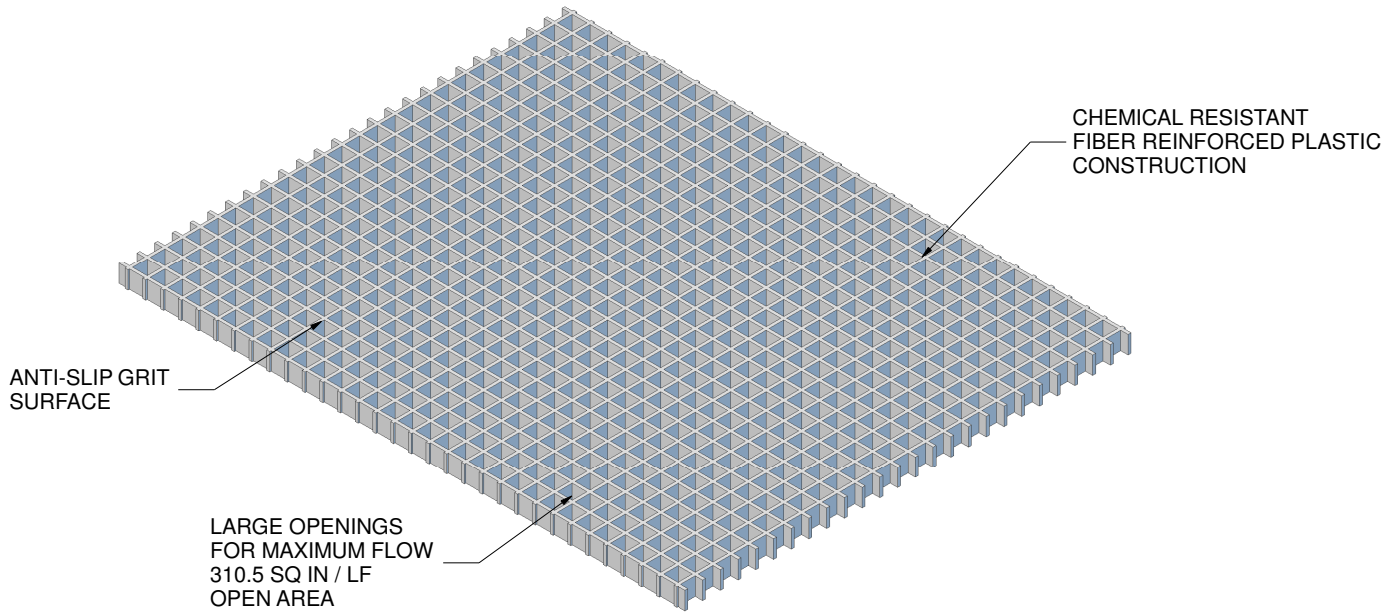

38" FIBERGLASS MESH GRATE

ISOMETRIC VIEW

SIDE VIEW

TOP VIEW

END VIEW

MATERIAL	FIBERGLASS
COATING	ANTI-SLIP COATING (SMOOTH OPTIONAL)
LOCKING	NONE
LOAD RATING	DIN CLASS A
ADA / HEEL GUARD	NO

STANDARD TOLERANCES
 0 = +/-0.25
 0.0 = +/-0.25
 0.00 = +/- 0.13